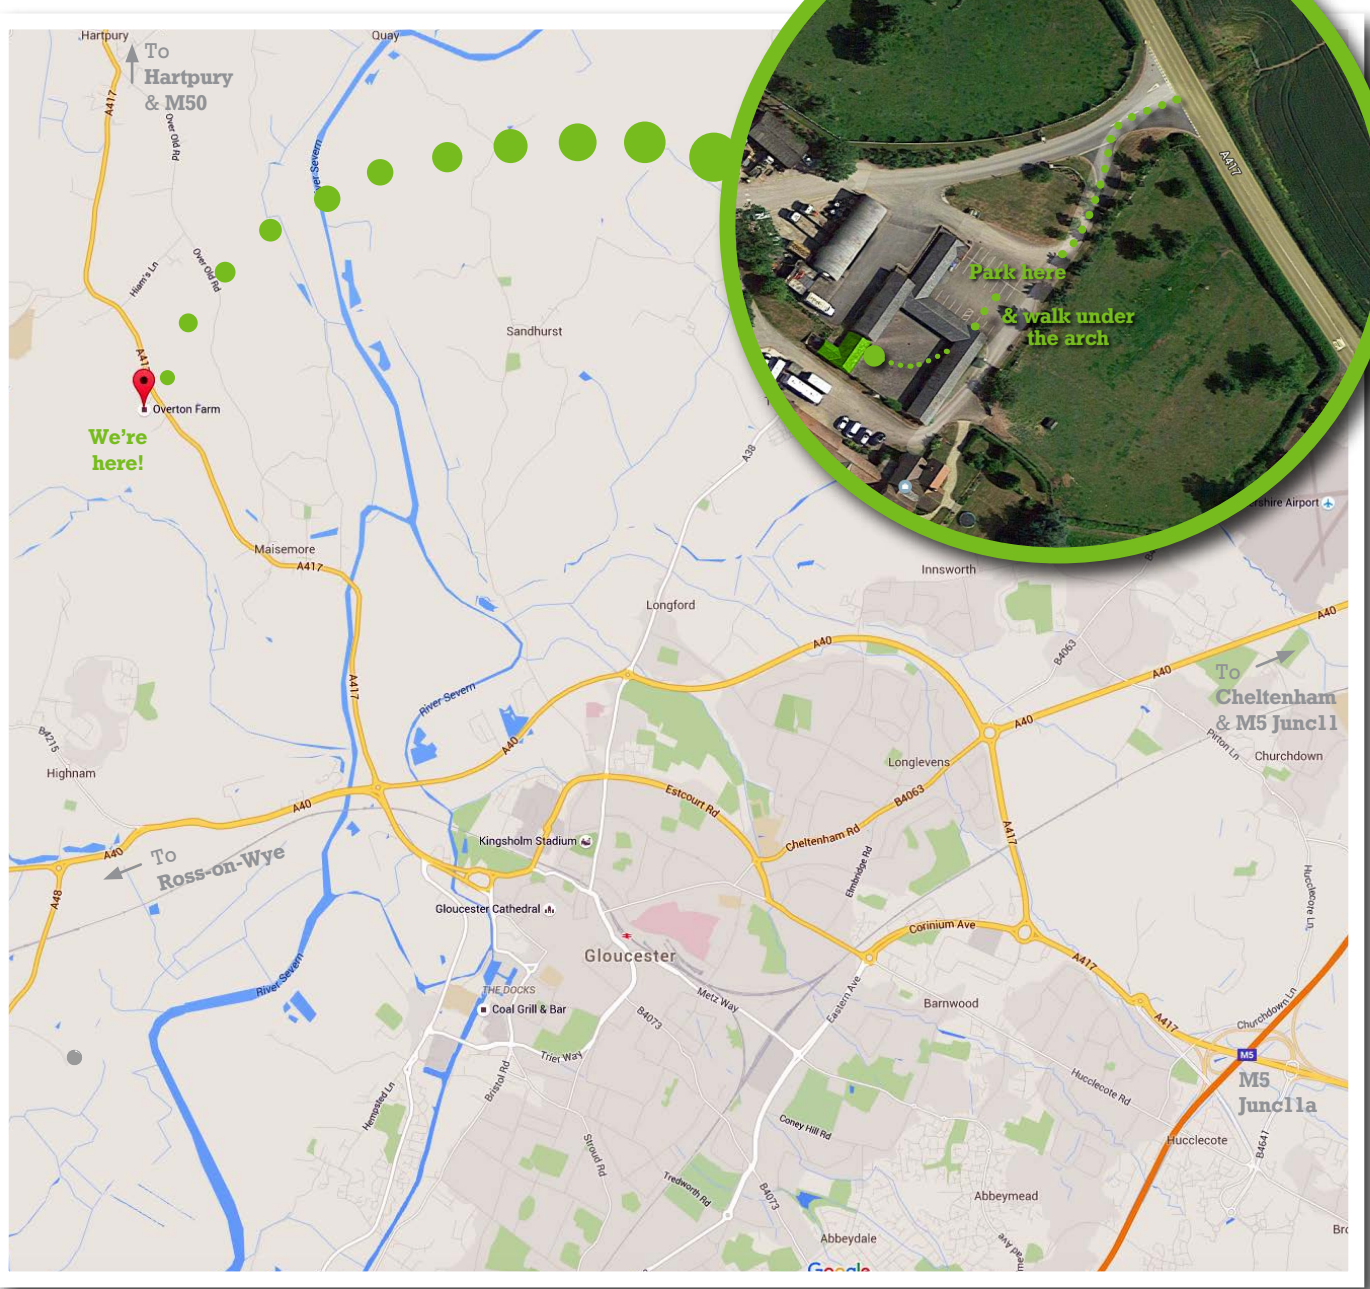

Head Office Location Map

Find Us Directions

We can be found nestling on a quiet rural business park at Overton Farm just between the village of Maisemore and Hartpury College. It's not signposted the best so turn sharply at the brow of the hill (careful you don't miss it!).

NewGen Business Services

Head Office: Overton Farm Business Park, Maisemore, Gloucestershire GL2 8HR UK

T +44(0)330 4 450 350   **E** info@newgenbs.com

Please follow our handy map below, pop in our postcode or search **Google Maps** with the following GPS co-ordinates: **LAT:** 51.899241 | **LONG:** -2.28856

Still can't see us? Give us a call and we'll guide you in!

PART OF THE NEWGEN FAMILY